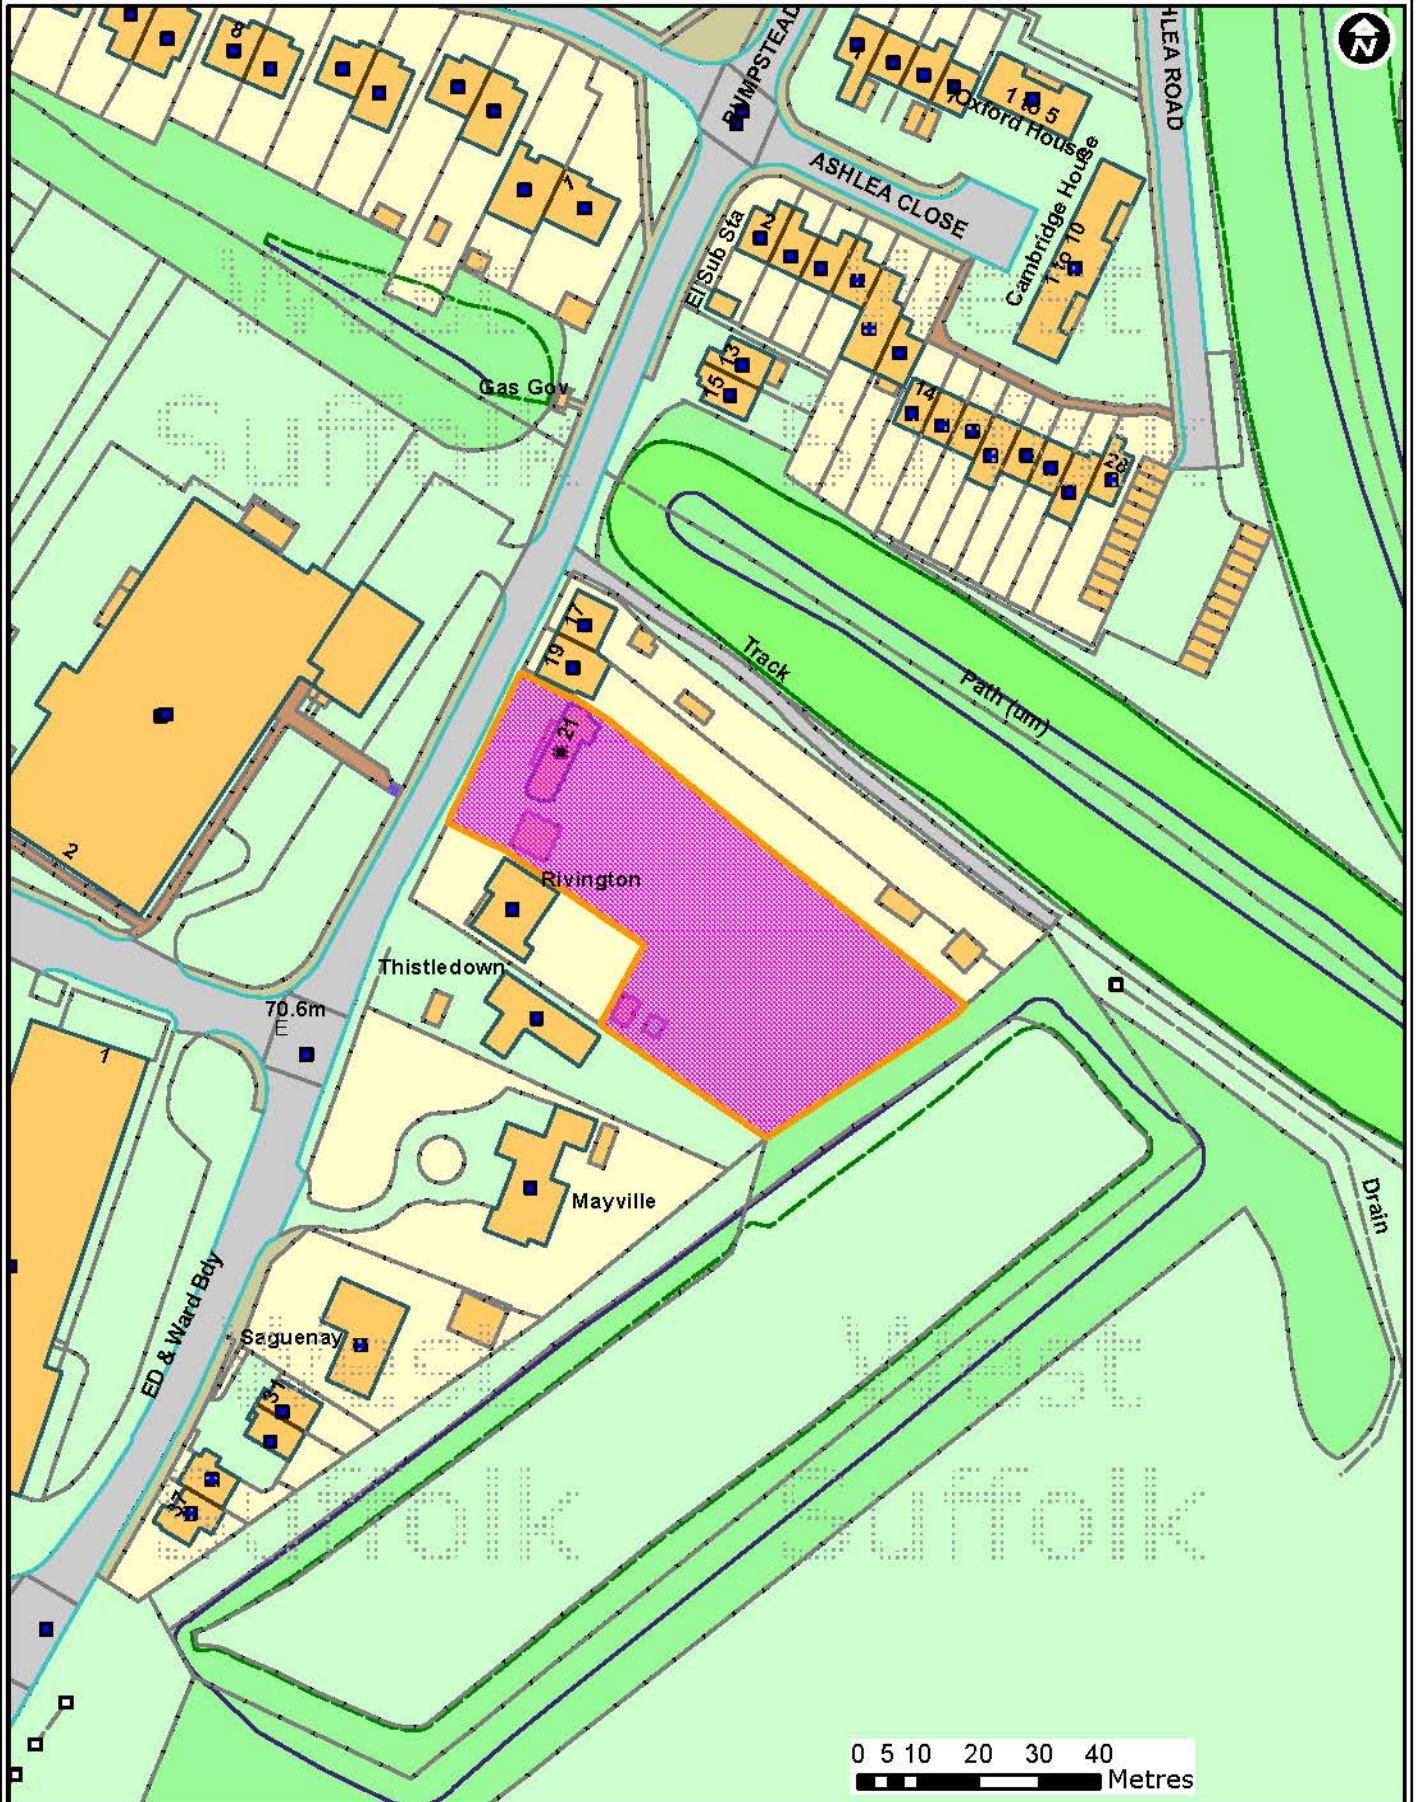

DC/15/1147/OUT

Flint Cottage, 21 Bumpstead Road, Haverhill

Forest Heath • St Edmundsbury

West Suffolk
working together

© Crown Copyright and database rights 2015 Ordnance Survey 100019675/100023282. You are not permitted to copy, sub-license, distribute or sell any of this data to third parties in any form. Use of this data is subject to terms and conditions. See www.westsuffolk.gov.uk/disclaimer.cfm.

Scale: 1:1,250
Date: 21/07/2015